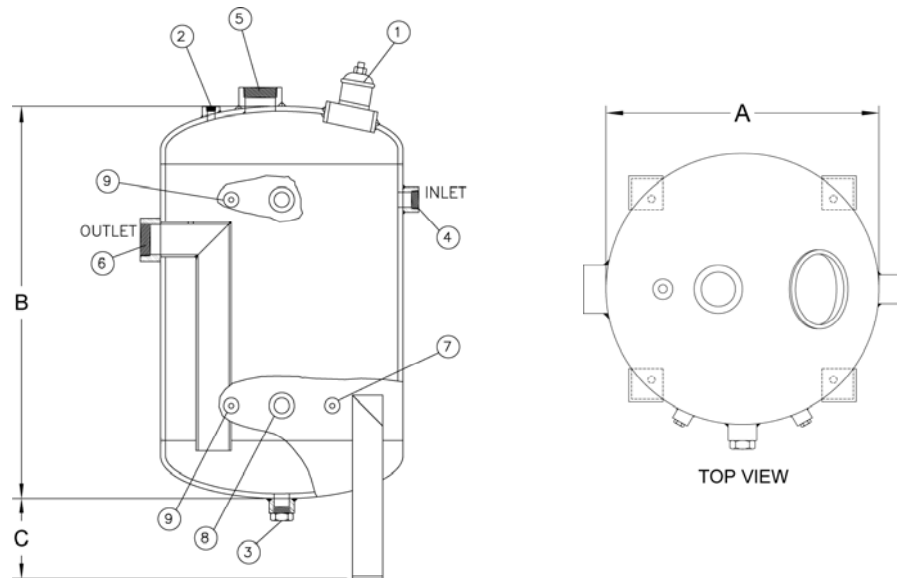

BLOWDOWN TANKS

INSTALLATION

The vessel should be installed with the flash steam outlet (5) at the top as shown.

OPTIONAL ACCESSORIES

- Self operating thermostatic cooling control valve
- Thermometer
- Vent Condenser

FEATURES

- Internal weir assembly retains blowdown and allows it to cool to atmosphere, saving on cooling water.
- Baffled inlet extends tank life
- Standard inspection cover

DESIGN SPECIFICATIONS

- Design Pressure: 100 PSIG
- Design Temperature: 450°F
- Design Code: ASME Sect VIII, Div. I, latest revision
- Max. Boiler Pressure: 600 PSIG
- Material of Construction: Carbon Steel (optional stainless steel)

Notes:

- Dimensions can be modified to suit customer requirements.
- Larger sizes and selections for higher boiler pressures are available upon request

DIMENSIONS (All dimensions in inches)

| Model | Nominal Boiler HP | A | B | C | Inspect. Cover 1 | Cold Water 2 | Drain 3 | Inlet 4 | Vent 5 | Outlet 6 | Therm. 7 | Temp. Sensor 8 | Gauge Glass 9 | Weight (Lbs.) |
|----------|-------------------|----|----|---|------------------|--------------|---------|---------|--------|----------|----------|----------------|---------------|---------------|
| BDT-15 | 5-15 | 12 | 30 | 8 | 4 x 6 | 3/4 | 1-1/2 | 1-1/2 | 3 | 3 | 1/2 | 1-1/2 | 1/2 | 230 |
| BDT-50 | 26-50 | 24 | 39 | 8 | 4 x 6 | 3/4 | 1-1/2 | 1-1/2 | 3 | 3 | 1/2 | 1-1/2 | 1/2 | 441 |
| BDT-100 | 51-100 | 30 | 46 | 8 | 12 x 16 | 3/4 | 1-1/2 | 2 | 4 | 4 | 1/2 | 1-1/2 | 1/2 | 661 |
| BDT-200 | 101-200 | 36 | 44 | 8 | 12 x 16 | 3/4 | 1-1/2 | 2 | 4 | 4 | 1/2 | 1-1/2 | 1/2 | 772 |
| BDT-400 | 201-400 | 36 | 53 | 8 | 12 x 16 | 3/4 | 1-1/2 | 2 | 4 | 4 | 1/2 | 1-1/2 | 1/2 | 904 |
| BDT-750 | 401-750 | 42 | 60 | 8 | 12 x 16 | 3/4 | 1-1/2 | 2 | 4 | 4 | 1/2 | 1-1/2 | 1/2 | 1102 |
| BDT-3000 | 751-3000 | 48 | 69 | 8 | 12 x 16 | 3/4 | 1-1/2 | 2 | 4 | 4 | 1/2 | 1-1/2 | 1/2 | 1433 |